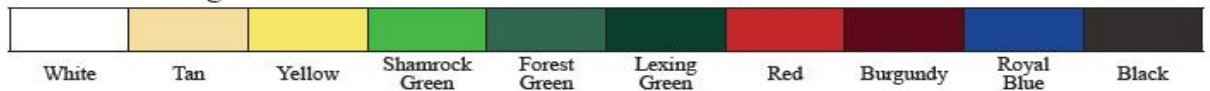

Triangle Style Bike Rack

A unique design made of 2 3/8" O.D. steel tubing frame with 3/4" solid steel rod triangles to lock bikes to. Comes in a variety of powder coat color finishes. Bike spaces are figured one between each triangle and one on each side of the end frames. (Loading from both sides.) This bike rack can hold 7 bikes.

TRBR7C	50" Length, 7 Spaces	85 Lbs

Powder Coating Colors:

2022

Distributed By...