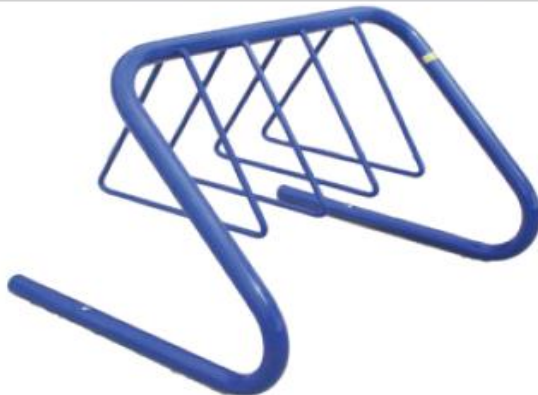

“A” Style Bike Racks

| | | |
|-------|------------------------------|---------|
| 5052 | 5' galvanized, 8 spaces | 83 Lbs |
| 5052C | 5' powder coated, 8 spaces | 83 Lbs |
| 5082 | 8' galvanized, 14 spaces | 98 Lbs |
| 5082C | 8' powder coated, 14 spaces | 98 Lbs |
| 5102 | 10' galvanized, 18 spaces | 126 Lbs |
| 5102C | 10' powder coated, 18 spaces | 126 Lbs |
| 5162 | 16' galvanized, 28 spaces | 182 Lbs |
| 5162C | 16' powder coated, 28 spaces | 182 Lbs |
| 5202 | 20' galvanized, 36 spaces | 241 Lbs |
| 5202C | 20' powder coated, 36 spaces | 241 Lbs |
| 1100 | Anchor | 3 Lbs |

Post Hoop Bike Rack

Made of 4 1/2" pipe tube and 3/4" loops. The base is made of 3/8" thick flange. Choose from a powder coat or galvanized finish and choose from surface mount in ground mount.

| | | |
|----------------|---------------------------|--------|
| MBB2GIG | Galvanized In-Ground | 57 Lbs |
| MBB2GSM | Galvanized Surface Mount | 41 Lbs |
| MBB2CIG | Powder Coat In-Ground | 53 Lbs |
| MBB2CSM | Powder Coat Surface Mount | 37 Lbs |

Horseshoe Style Bike Rack

Made of 2 3/8" O.D. steel pipe with surface mount base plate for bolting down. Available in hot dip galvanized or powder coated finish. Specify powder coat color. 2 bikes can be locked to it. One each side.

| | | |
|----------------|------------------------------|--------|
| MHS2GSM | Galvanized Horseshoe Rack | 32 Lbs |
| MHS2CSM | Powder Coated Horseshoe Rack | 32 Lbs |

Triangle Style Bike Rack

A unique design made of 2 3/8" O.D. steel tubing frame with 3/4" solid steel rod triangles to lock bikes to. Comes in a variety of powder coat color finishes. Bike spaces are figured one between each triangle and one on each side of the end frames. (Loading from both sides.) This bike rack can hold 7 bikes.